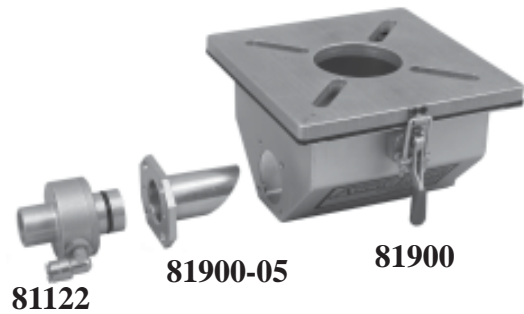

---

**80014 SINGLE LOADER ASSEMBLY**  
**With 1 1/4" COLLECTOR BOX INCLUDES:**

- 81020 Hopper Assembly for 1 1/4" Hose
- 81100 3" Sight Glass w/Sensor
- 81122 1 1/4" Accelerator
- 81131 10 Feet of 1 1/4" Material Transfer Hose w/Clamps
- 81146 10 Feet of 3/8" Air Line Tubing
- 81800 Single Loader Standard Control
- 81900 Collector Box for 1 1/4" Accelerator
- 81900-05 Pickup Tube for 1 1/4" Accelerator
- 81305 6" x 6" Machine Mounting Plate (Other Sizes Available)  
Installation & Operational Manual

**NOTE: Order 80015 for this assembly without 81800 control.**

**Accu-Feed**  
**ENGINEERING**

50 Newton Street - P.O. Box 404 - Norwalk, OH 44857-0404  
Phone: 1-888-844-2228 Fax: 1-888-717-2228  
Email: [info@accu-feed.com](mailto:info@accu-feed.com) Website: [www.accu-feed.com](http://www.accu-feed.com)