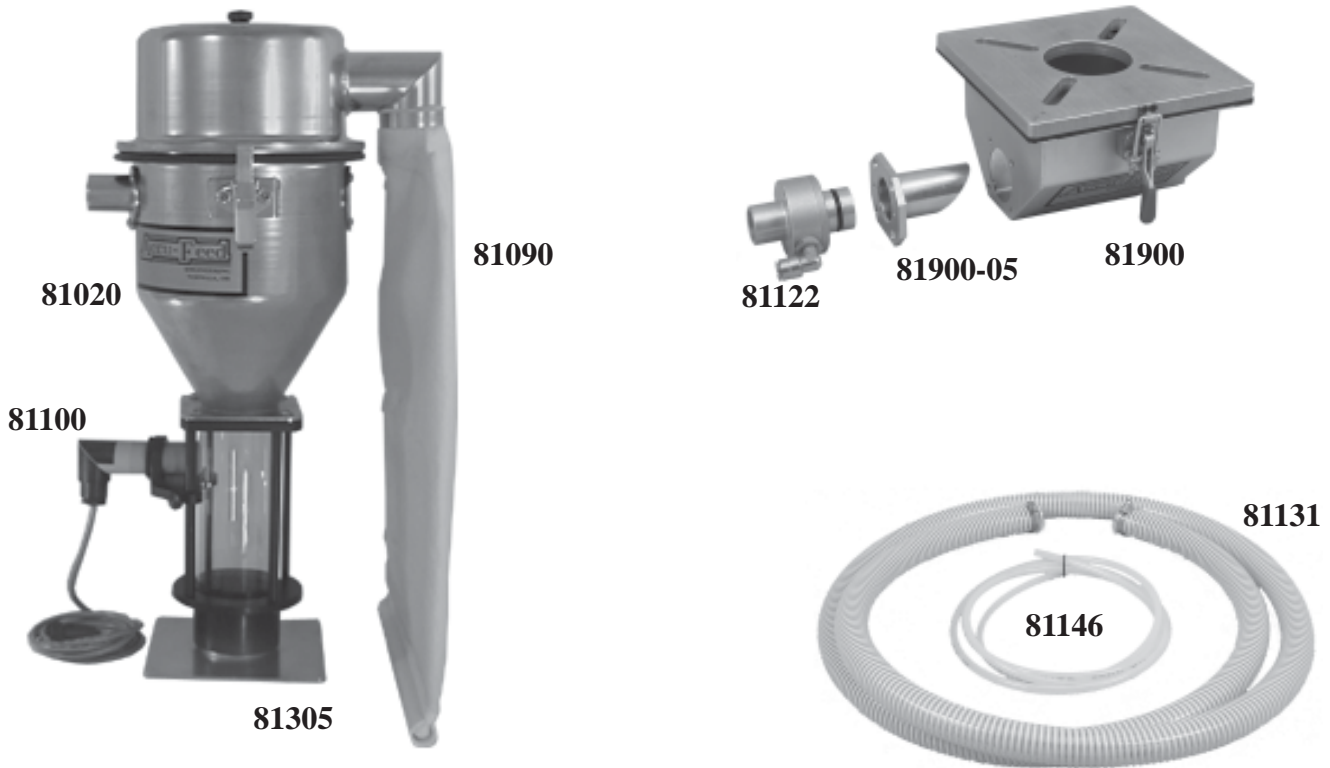

**80014-FB SINGLE LOADER ASSEMBLY
With 1 1/4" COLLECTOR BOX INCLUDES:**

- 81020 Hopper Assembly for 1 1/4" Hose
- 81090 Filter Bag Assembly
- 81100 3" Sight Glass w/Sensor
- 81122 1 1/4" Accelerator
- 81131 10 Feet of 1 1/4" Material Transfer Hose w/Clamps
- 81146 10 Feet of 3/8" Air Line Tubing
- 81800 Single Loader Standard Control
- 81900 Collector Box for 1 1/4" Accelerator
- 81900-05 Pickup Tube for 1 1/4" Accelerator
- 81305 6" x 6" Machine Mounting Plate (Other Sizes Available)
Installation & Operational Manual

NOTE: Order 80015-FB for this assembly without 81800 control.

50 Newton Street - P.O. Box 404 - Norwalk, OH 44857-0404
 Phone: 1-888-844-2228 Fax: 1-888-717-2228
 Email: info@accu-feed.com Website: www.accu-feed.com