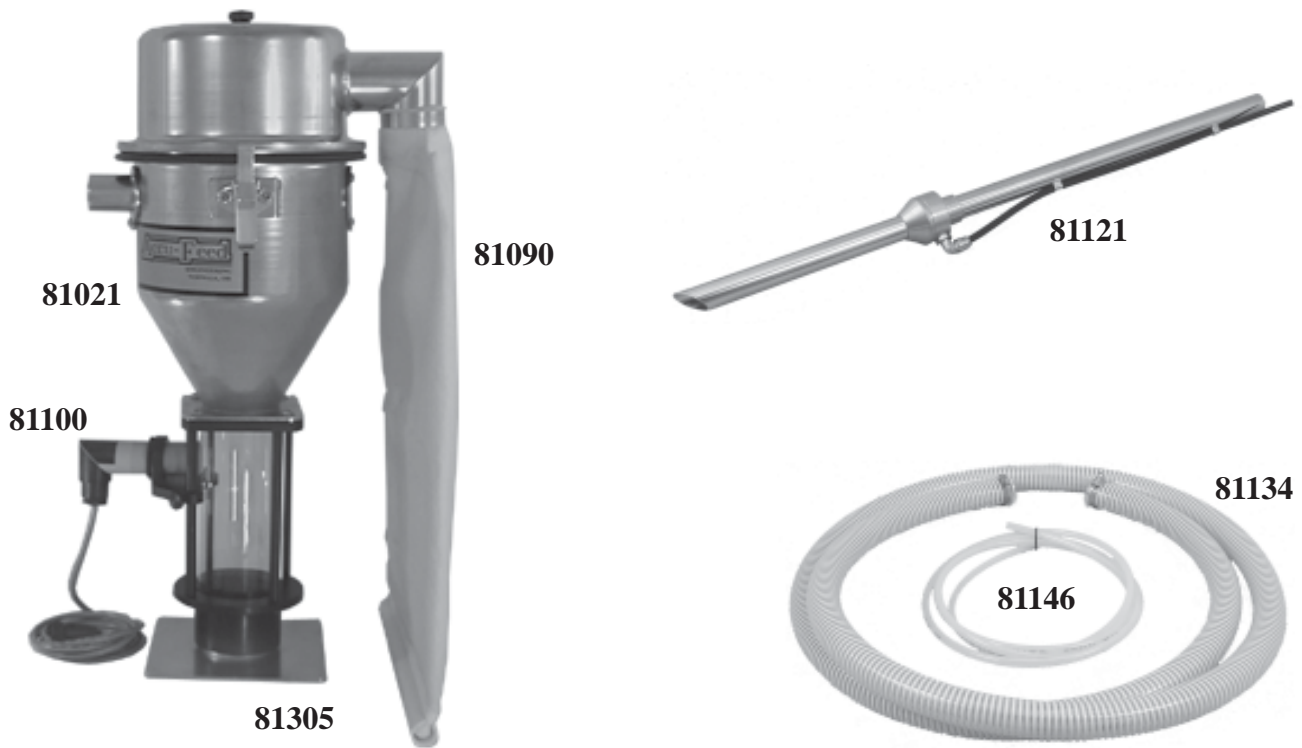

80020-FB SINGLE LOADER ASSEMBLY
With 1 1/2" WAND INCLUDES:

- 81021 Hopper Assembly for 1 1/2" Hose
 - 81090 Filter Bag Assembly
 - 81100 3" Sight Glass w/Sensor
 - 81121 1 1/2" Wand
 - 81134 10 Feet of 1 1/2" Material Transfer Hose w/Clamps
 - 81146 10 Feet of 3/8" Air Line Tubing
 - 81800 Single Loader Standard Control
 - 81305 6" x 6" Machine Mounting Plate (Other Sizes Available)
- Installation & Operational Manual

NOTE: Order 80021-FB for this assembly without 81800 control.

Accu-Feed
ENGINEERING

50 Newton Street - P.O. Box 404 - Norwalk, OH 44857-0404
Phone: 1-888-844-2228 Fax: 1-888-717-2228
Email: info@accu-feed.com Website: www.accu-feed.com