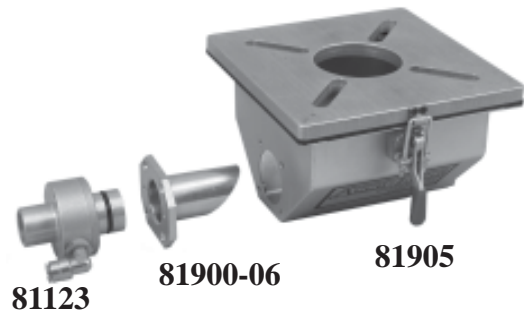

80024 SINGLE LOADER ASSEMBLY
With 1 1/2" COLLECTOR BOX INCLUDES:

- 81021 Hopper Assembly for 1 1/2" Hose
 - 81100 3" Sight Glass w/Sensor
 - 81123 1 1/2" Accelerator
 - 81134 10 Feet of 1 1/2" Material Transfer Hose w/Clamps
 - 81146 10 Feet of 3/8" Air Line Tubing
 - 81800 Single Loader Standard Control
 - 81900-06 Pickup Tube for 1 1/2" Accelerator
 - 81905 Collector Box for 1 1/2" Accelerator
 - 81305 6" x 6" Machine Mounting Plate (Other Sizes Available)
- Installation & Operational Manual

NOTE: Order 80025 for this assembly without 81800 control.

Accu-Feed
ENGINEERING

50 Newton Street - P.O. Box 404 - Norwalk, OH 44857-0404
Phone: 1-888-844-2228 Fax: 1-888-717-2228
Email: info@accu-feed.com Website: www.accu-feed.com