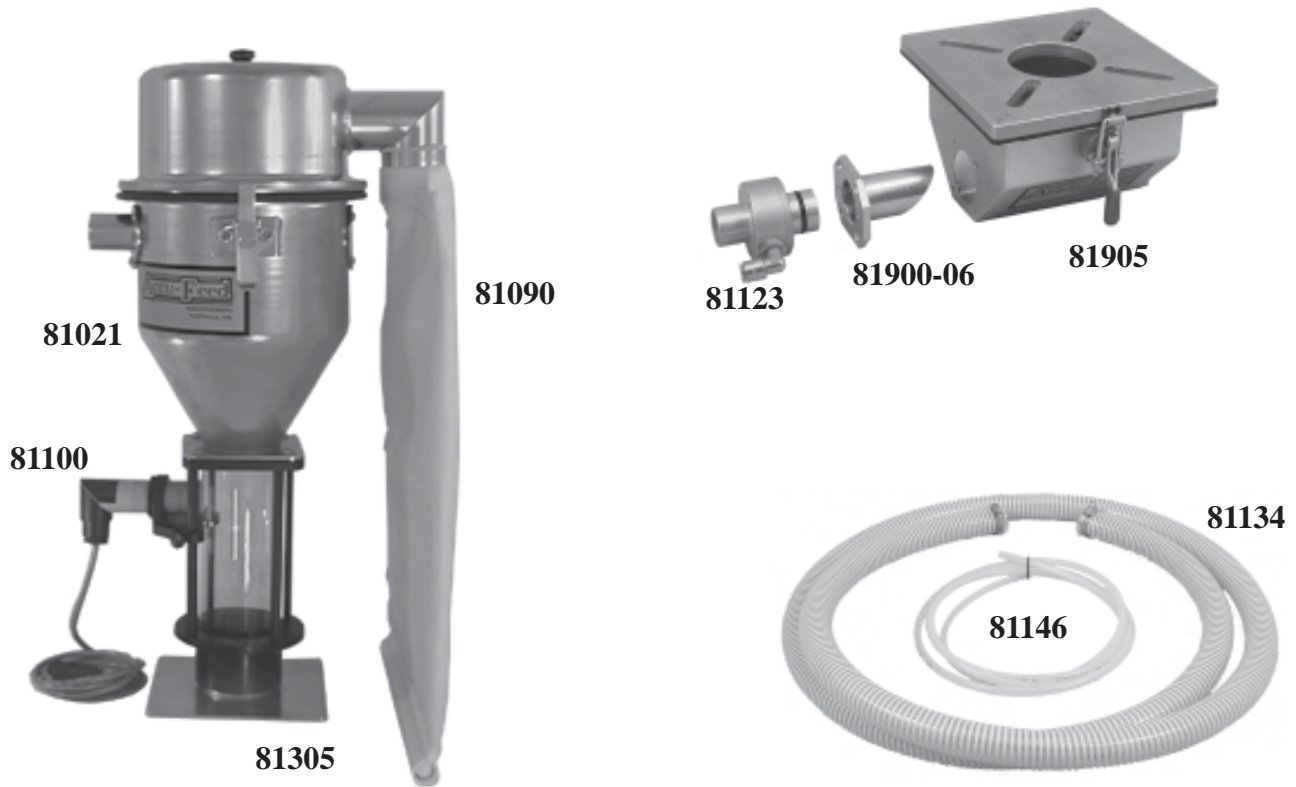

**80024-FB SINGLE LOADER ASSEMBLY
With 1 1/2" COLLECTOR BOX INCLUDES:**

- 81021 Hopper Assembly for 1 1/2" Hose
- 81100 3" Sight Glass w/Sensor
- 81090 Filter Bag Assembly
- 81123 1 1/2" Accelerator
- 81134 10 Feet of 1 1/2" Material Transfer Hose w/Clamps
- 81146 10 Feet of 3/8" Air Line Tubing
- 81800 Single Loader Standard Control
- 81900-06 Pickup Tube for 1 1/2" Accelerator
- 81905 Collector Box for 1 1/2" Accelerator
- 81305 6" x 6" Machine Mounting Plate (Other Sizes Available)
Installation & Operational Manual

NOTE: Order 80025-FB for this assembly without 81800 control.

Accu-Feed
ENGINEERING

50 Newton Street - P.O. Box 404 - Norwalk, OH 44857-0404
Phone: 1-888-844-2228 Fax: 1-888-717-2228
Email: info@accu-feed.com Website: www.accu-feed.com