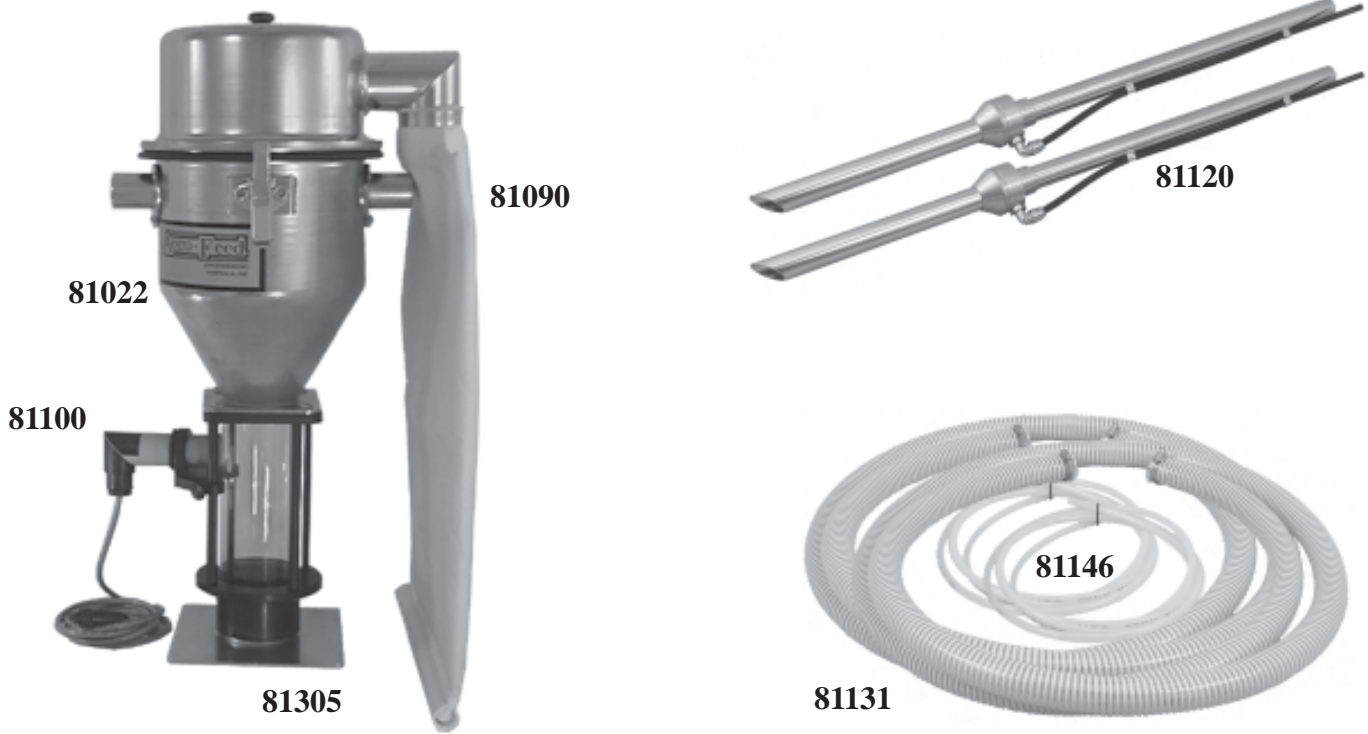

80030-FB DUAL LOADER ASSEMBLY
With 1 1/4" WANDS INCLUDES:

- 81022 Hopper Assembly for (2) 1 1/4" Hoses
- 81090 Filter Bag Assembly
- 81100 3" Sight Glass w/Sensor
- 81120 (2) 1 1/4" Wands
- 81131 (2) 10 Foot Lengths of 1 1/4" Material Transfer Hose w/Clamps
- 81146 (2) 10 Foot Lengths of 3/8" Air Line Tubing
- 81830 Dual Loader Standard Control
- 81305 6" x 6" Machine Mounting Plate (Other Sizes Available)
Installation & Operational Manual

NOTE: Order 80031-FB for this assembly without 81830 control.

50 Newton Street - P.O. Box 404 - Norwalk, OH 44857-0404
Phone: 1-888-844-2228 Fax: 1-888-717-2228
Email: info@accu-feed.com Website: www.accu-feed.com