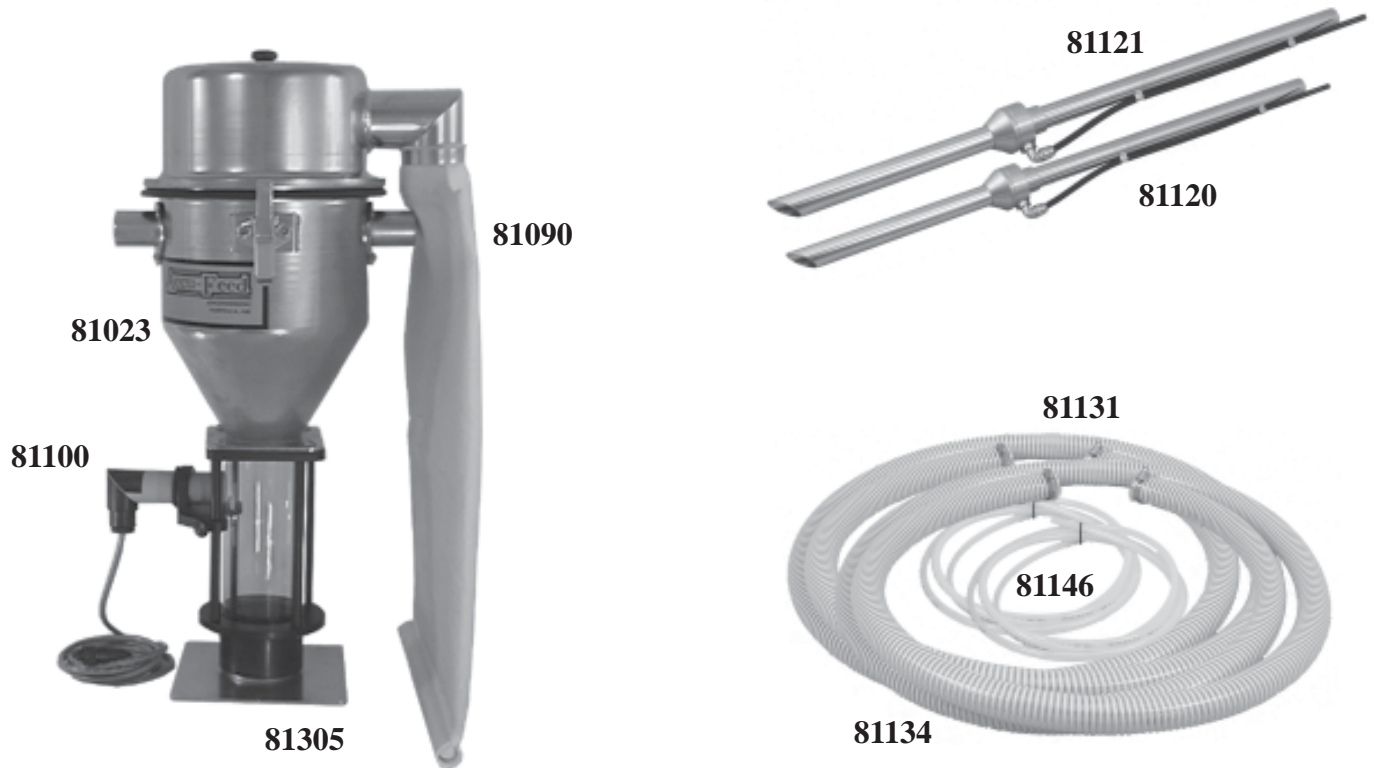

80040-FB DUAL LOADER ASSEMBLY
With 1 1/4" & 1 1/2" WANDS INCLUDES:

- 81023 Hopper Assembly for 1 1/4" Hose & 1 1/2" Hose
- 81090 Filter Bag Assembly
- 81100 3" Sight Glass w/Sensor
- 81120 1 1/4" Wand
- 81121 1 1/2" Wand
- 81131 10 Feet of 1 1/4" Material Transfer Hose w/Clamps
- 81134 10 Feet of 1 1/2" Material Transfer Hose w/Clamps
- 81146 (2) 10 Foot Lengths of 3/8" Air Line Tubing
- 81830 Dual Loader Standard Control
- 81305 6" x 6" Machine Mounting Plate (Other Sizes Available)
- Installation & Operational Manual

NOTE: Order 80041-FB for this assembly without 81830 control.

Accu-Feed
ENGINEERING

50 Newton Street - P.O. Box 404 - Norwalk, OH 44857-0404
Phone: 1-888-844-2228 Fax: 1-888-717-2228
Email: info@accu-feed.com Website: www.accu-feed.com