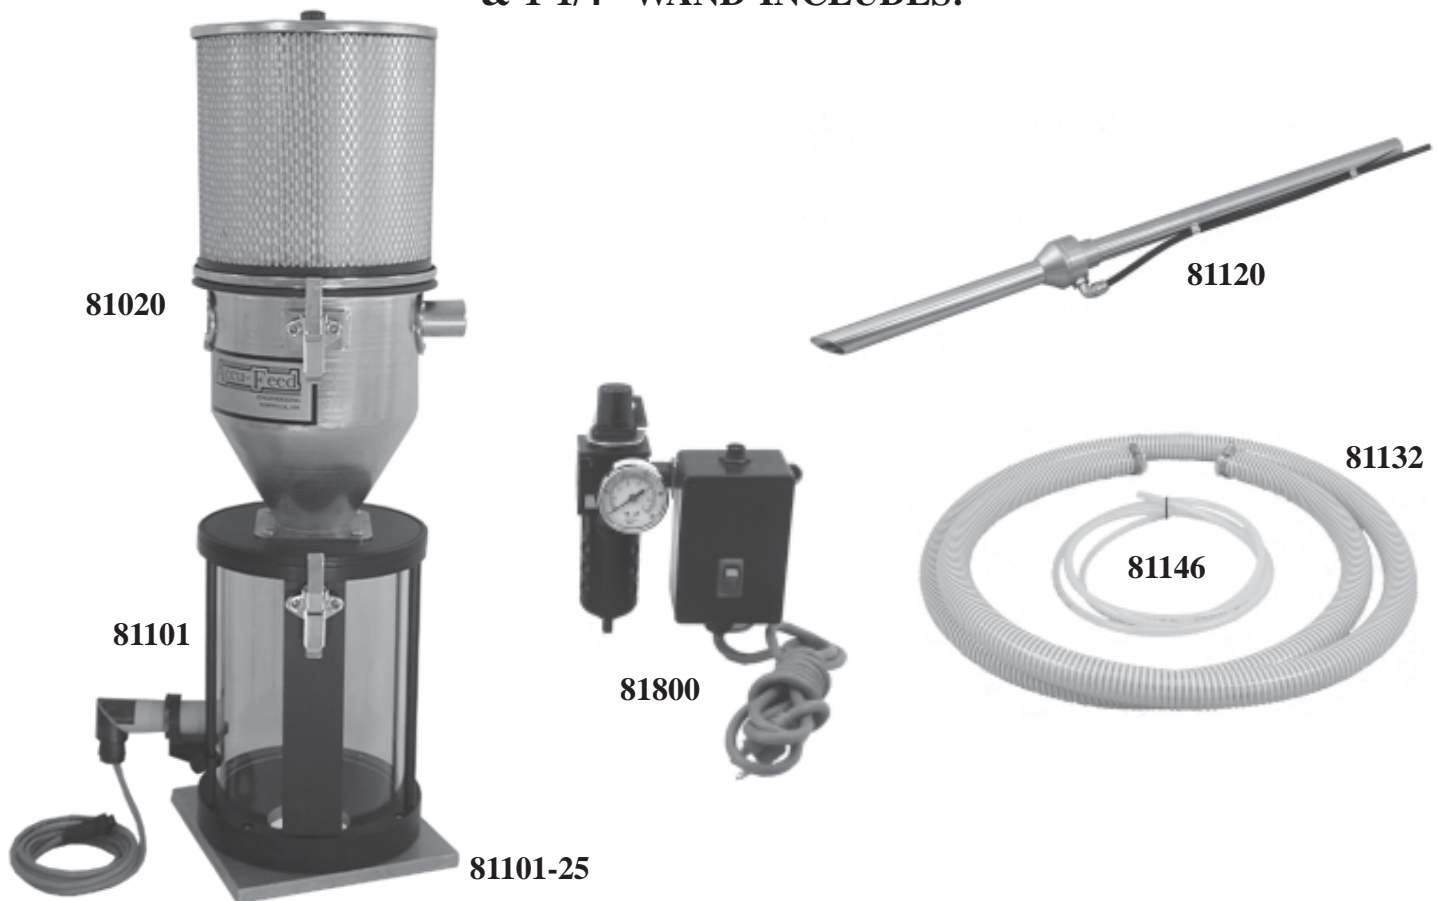

**80050-8 SINGLE LOADER ASSEMBLY With 8" SIGHT GLASS  
& 1 1/4" WAND INCLUDES:**

- 81020 Hopper Assembly for 1 1/4" Hose
- 81101 8" Sight Glass w/Sensor
- 81101-25 8" x 8" Machine Mounting Plate (Other Sizes Available)
- 81120 1 1/4" Wand
- 81132 15 Feet of 1 1/4" Material Transfer Hose w/Clamps
- 81146 10 Feet of 3/8" Air Line Tubing
- 81800 Single Loader Standard Control  
Installation & Operational Manual

**81101-20  
Optional Rare  
Earth Magnet  
Assembly**

**NOTE: Order 80051-8 for this assembly without 81800 control.**

**Accu-Feed**  
**ENGINEERING**

50 Newton Street - P.O. Box 404 - Norwalk, OH 44857-0404  
Phone: 1-888-844-2228 Fax: 1-888-717-2228  
Email: [info@accu-feed.com](mailto:info@accu-feed.com) Website: [www.accu-feed.com](http://www.accu-feed.com)