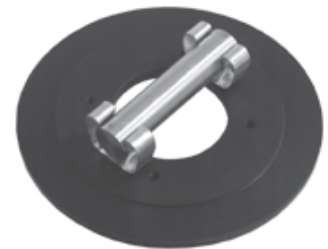

**80050-8 SINGLE LOADER ASSEMBLY With 8" SIGHT GLASS  
& 1 1/4" WAND INCLUDES:**

- 81020 Hopper Assembly for 1 1/4" Hose
- 81101 8" Sight Glass w/Sensor
- 81101-25 8" x 8" Machine Mounting Plate (Other Sizes Available)
- 81120 1 1/4" Wand
- 81132 15 Feet of 1 1/4" Material Transfer Hose w/Clamps
- 81146 10 Feet of 3/8" Air Line Tubing
- 81800 Single Loader Standard Control  
Installation & Operational Manual

**81101-20  
Optional Rare  
Earth Magnet  
Assembly**

**NOTE: Order 80051-8 for this assembly without 81800 control.**

**Accu-Feed**  
**ENGINEERING**

50 Newton Street - P.O. Box 404 - Norwalk, OH 44857-0404  
Phone: 1-888-844-2228 Fax: 1-888-717-2228  
Email: [info@accu-feed.com](mailto:info@accu-feed.com) Website: [www.accu-feed.com](http://www.accu-feed.com)