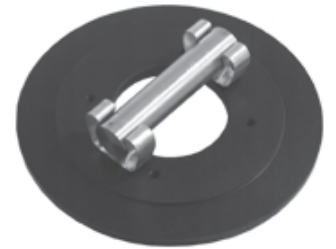

**80050-FB-8 SINGLE LOADER ASSEMBLY With 8" SIGHT GLASS
& 1 1/4" WAND INCLUDES:**

- 81020 Hopper Assembly for 1 1/4" Hose
- 81090 Filter Bag Assembly
- 81101 8" Sight Glass w/Sensor
- 81101-25 8" x 8" Machine Mounting Plate (Other Sizes Available)
- 81120 1 1/4" Wand
- 81132 15 Feet of 1 1/4" Material Transfer Hose w/Clamps
- 81146 10 Feet of 3/8" Air Line Tubing
- 81800 Single Loader Standard Control
Installation & Operational Manual

**81101-20
Optional Rare
Earth Magnet
Assembly**

NOTE: Order 80051-FB-8 for this assembly without 81800 control.

Accu-Feed

ENGINEERING

50 Newton Street - P.O. Box 404 - Norwalk, OH 44857-0404

Phone: 1-888-844-2228 Fax: 1-888-717-2228