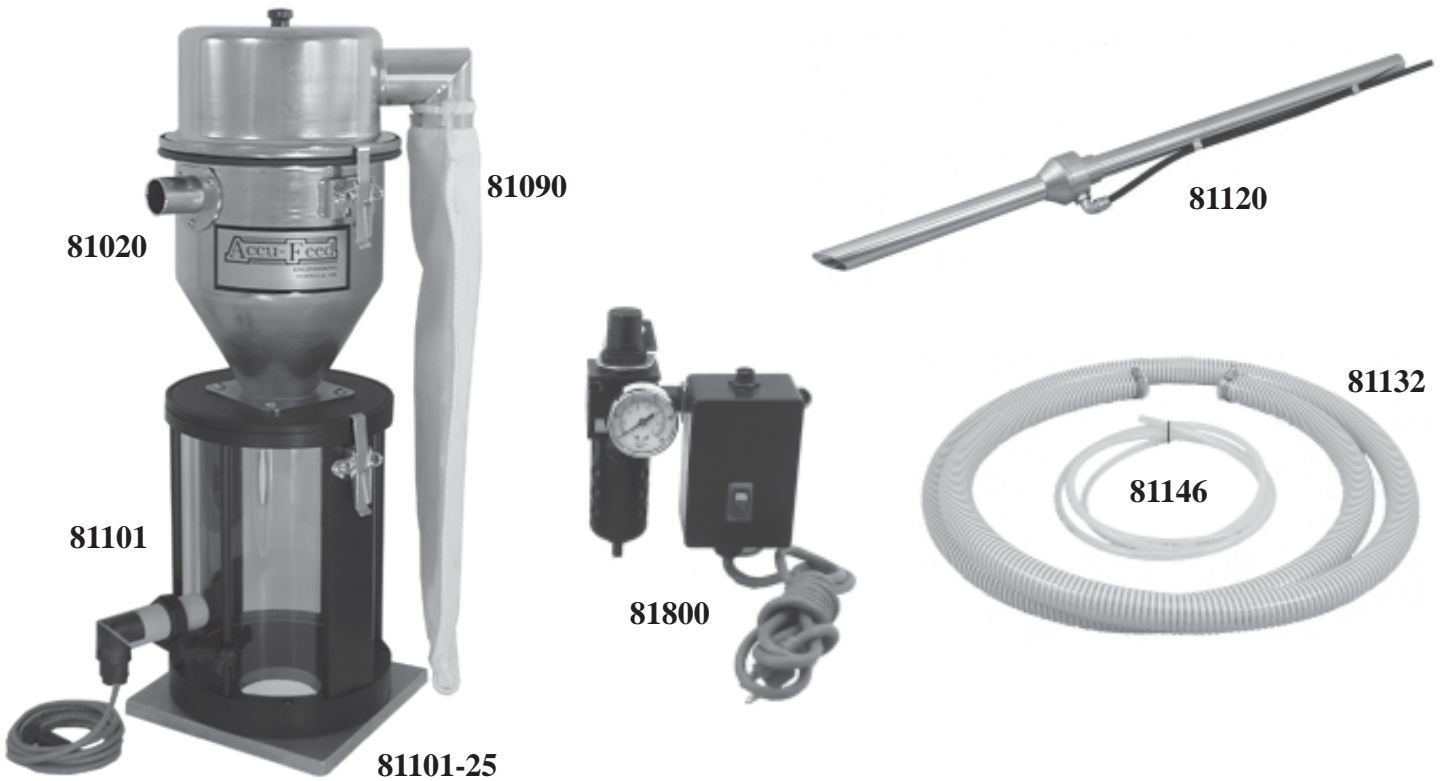

**80050-FB-8 SINGLE LOADER ASSEMBLY With 8" SIGHT GLASS
& 1 1/4" WAND INCLUDES:**

- 81020 Hopper Assembly for 1 1/4" Hose
- 81090 Filter Bag Assembly
- 81101 8" Sight Glass w/Sensor
- 81101-25 8" x 8" Machine Mounting Plate (Other Sizes Available)
- 81120 1 1/4" Wand
- 81132 15 Feet of 1 1/4" Material Transfer Hose w/Clamps
- 81146 10 Feet of 3/8" Air Line Tubing
- 81800 Single Loader Standard Control
Installation & Operational Manual

**81101-20
Optional Rare
Earth Magnet
Assembly**

NOTE: Order 80051-FB-8 for this assembly without 81800 control.

Accu-Feed

ENGINEERING

50 Newton Street - P.O. Box 404 - Norwalk, OH 44857-0404

Phone: 1-888-844-2228 Fax: 1-888-717-2228