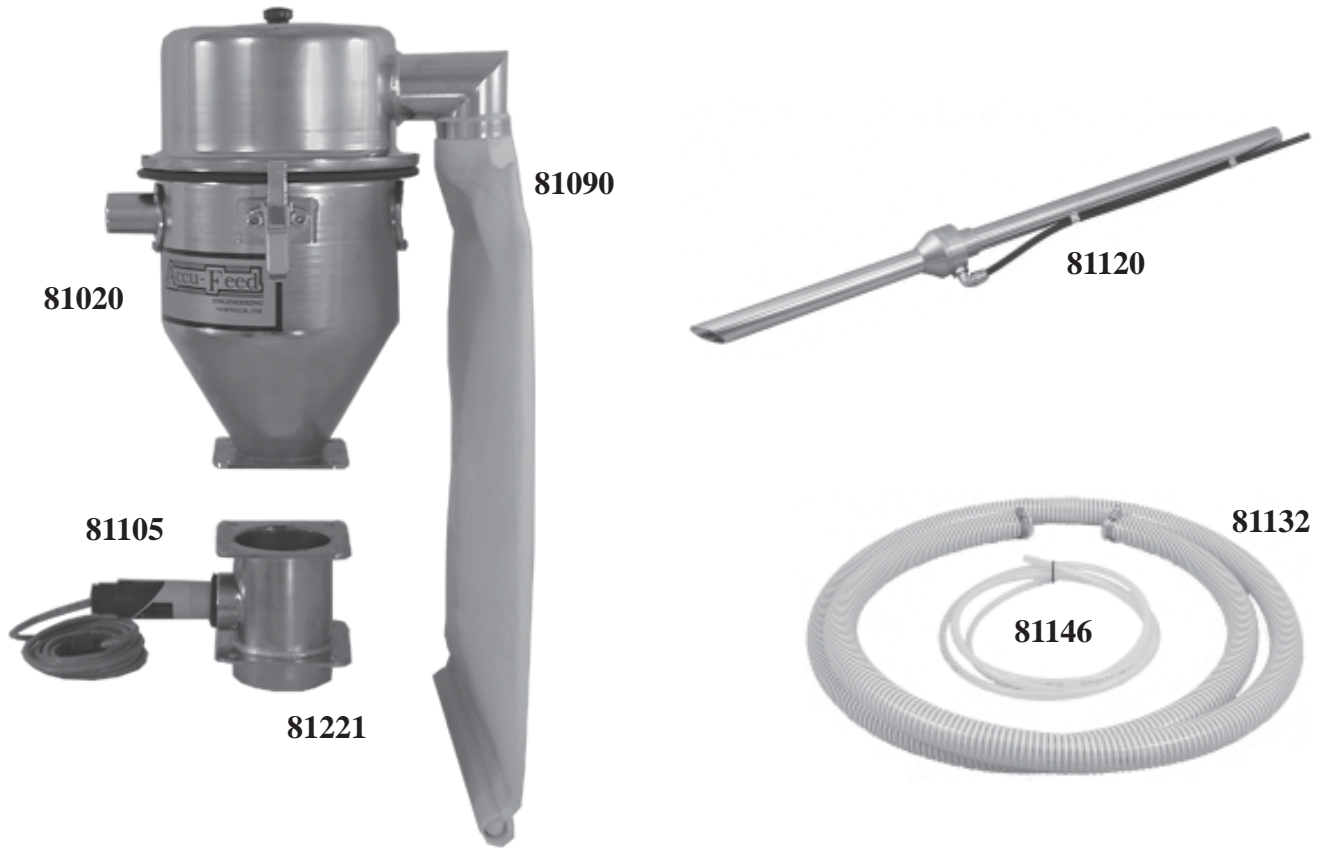

80050-FB SINGLE HOPPER MOUNT ASSEMBLY
With 1 1/4" WAND INCLUDES:

- 81020 Hopper Assembly for 1 1/4" Hose
- 81090 Filter Bag Assembly
- 81105 Sensor
- 81120 1 1/4" Wand
- 81132 15 Feet of 1 1/4" Material Transfer Hose w/Clamps
- 81146 10 Feet of 3/8" Air Line Tubing
- 81221 1" Tube w/Flange for Hopper Mounting (Other Sizes Available)
- 81800 Single Loader Standard Control
Installation & Operational Manual

NOTE: Order 80051-FB for this assembly without 81800 control.

Accu-Feed
ENGINEERING

50 Newton Street - P.O. Box 404 - Norwalk, OH 44857-0404
Phone: 1-888-844-2228 Fax: 1-888-717-2228
Email: info@accu-feed.com Website: www.accu-feed.com