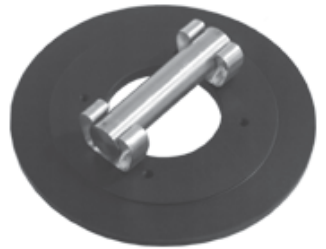

**80052-FB-8 SINGLE LOADER ASSEMBLY With 8" SIGHT GLASS,  
1 1/4" ACCELERATOR & GRINDER SPIKE INCLUDES:**

- 81020 Hopper Assembly for 1 1/4" Hose
- 81090 Filter Bag Assembly
- 81101 8" Sight Glass w/Sensor
- 81101-25 8" x 8" Machine Mounting Plate (Other Sizes Available)
- 81122 1 1/4" Accelerator
- 81132 15 Feet of 1 1/4" Material Transfer Hose w/Clamps
- 81146 10 Feet of 3/8" Air Line Tubing
- 81230 Grinder Spike for 1 1/4" Accelerator
- 81800 Single Loader Standard Control  
Installation & Operational Manual

**81101-20  
Optional Rare  
Earth Magnet  
Assembly**

**NOTE: Order 80053-FB-8 for this assembly without 81800 control.**

**Accu-Feed**  
**ENGINEERING**

50 Newton Street - P.O. Box 404 - Norwalk, OH 44857-0404  
Phone: 1-888-844-2228 Fax: 1-888-717-2228  
Email: [info@accu-feed.com](mailto:info@accu-feed.com) Website: [www.accu-feed.com](http://www.accu-feed.com)