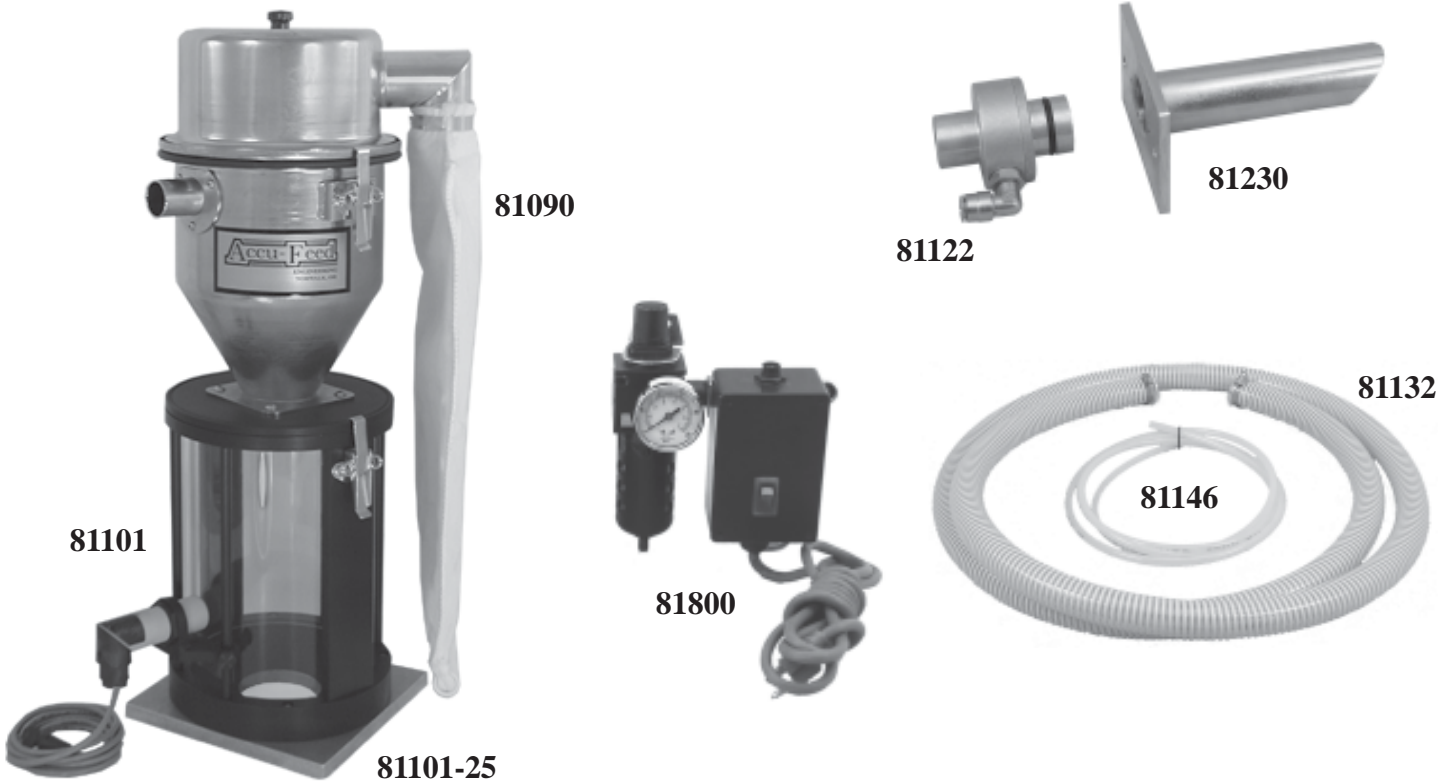

**80052-FB-8 SINGLE LOADER ASSEMBLY With 8" SIGHT GLASS,  
1 1/4" ACCELERATOR & GRINDER SPIKE INCLUDES:**

- 81020 Hopper Assembly for 1 1/4" Hose
- 81090 Filter Bag Assembly
- 81101 8" Sight Glass w/Sensor
- 81101-25 8" x 8" Machine Mounting Plate (Other Sizes Available)
- 81122 1 1/4" Accelerator
- 81132 15 Feet of 1 1/4" Material Transfer Hose w/Clamps
- 81146 10 Feet of 3/8" Air Line Tubing
- 81230 Grinder Spike for 1 1/4" Accelerator
- 81800 Single Loader Standard Control  
Installation & Operational Manual

**81101-20  
Optional Rare  
Earth Magnet  
Assembly**

**NOTE: Order 80053-FB-8 for this assembly without 81800 control.**

**Accu-Feed**  
**ENGINEERING**

50 Newton Street - P.O. Box 404 - Norwalk, OH 44857-0404  
Phone: 1-888-844-2228 Fax: 1-888-717-2228  
Email: [info@accu-feed.com](mailto:info@accu-feed.com) Website: [www.accu-feed.com](http://www.accu-feed.com)