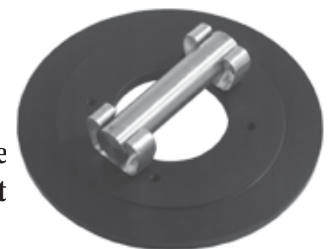

**80054-8 SINGLE LOADER ASSEMBLY With 8" SIGHT GLASS,
1 1/4" ACCELERATOR & COLLECTOR BOX INCLUDES:**

- 81020 Hopper Assembly for 1 1/4" Hose
- 81101 8" Sight Glass w/Sensor
- 81101-25 8" x 8" Machine Mounting Plate (Other Sizes Available)
- 81122 1 1/4" Accelerator
- 81132 15 Feet of 1 1/4" Material Transfer Hose w/Clamps
- 81146 10 Feet of 3/8" Air Line Tubing
- 81800 Single Loader Standard Control
- 81900 Collector Box for 1 1/4" Accelerator
- 81900-05 Pickup Tube for 1 1/4" Accelerator
- Installation & Operational Manual

**81101-20
Optional Rare
Earth Magnet
Assembly**

NOTE: Order 80055-8 for this assembly without 81800 control.

Accu-Feed
ENGINEERING

50 Newton Street - P.O. Box 404 - Norwalk, OH 44857-0404
Phone: 1-888-844-2228 Fax: 1-888-717-2228
Email: info@accu-feed.com Website: www.accu-feed.com