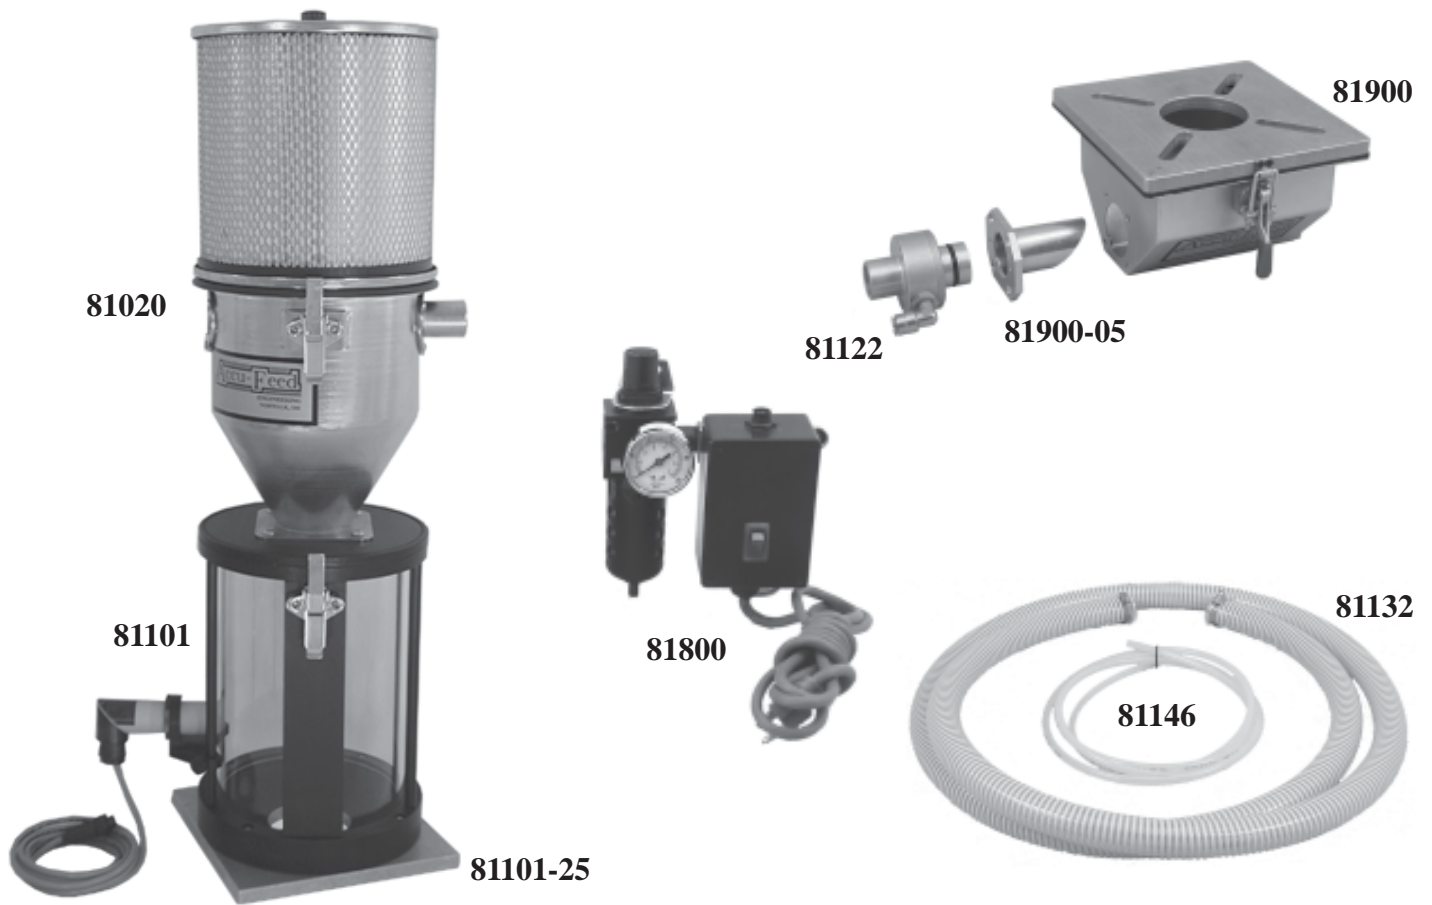

**80054-8 SINGLE LOADER ASSEMBLY With 8" SIGHT GLASS,
1 1/4" ACCELERATOR & COLLECTOR BOX INCLUDES:**

- 81020 Hopper Assembly for 1 1/4" Hose
- 81101 8" Sight Glass w/Sensor
- 81101-25 8" x 8" Machine Mounting Plate (Other Sizes Available)
- 81122 1 1/4" Accelerator
- 81132 15 Feet of 1 1/4" Material Transfer Hose w/Clamps
- 81146 10 Feet of 3/8" Air Line Tubing
- 81800 Single Loader Standard Control
- 81900 Collector Box for 1 1/4" Accelerator
- 81900-05 Pickup Tube for 1 1/4" Accelerator
- Installation & Operational Manual

**81101-20
Optional Rare
Earth Magnet
Assembly**

NOTE: Order 80055-8 for this assembly without 81800 control.

Accu-Feed
ENGINEERING

50 Newton Street - P.O. Box 404 - Norwalk, OH 44857-0404
Phone: 1-888-844-2228 Fax: 1-888-717-2228
Email: info@accu-feed.com Website: www.accu-feed.com