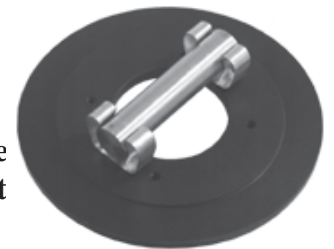

**80054-FB-8 SINGLE LOADER ASSEMBLY With 8" SIGHT GLASS,
1 1/4" ACCELERATOR & COLLECTOR BOX INCLUDES:**

- 81020 Hopper Assembly for 1 1/4" Hose
- 81090 Filter Bag Assembly
- 81101 8" Sight Glass w/Sensor
- 81101-25 8" x 8" Machine Mounting Plate (Other Sizes Available)
- 81122 1 1/4" Accelerator
- 81132 15 Feet of 1 1/4" Material Transfer Hose w/Clamps
- 81146 10 Feet of 3/8" Air Line Tubing
- 81800 Single Loader Standard Control
- 81900 Collector Box for 1 1/4" Accelerator
- 81900-05 Pickup Tube for 1 1/4" Accelerator
- Installation & Operational Manual

**81101-20
Optional Rare
Earth Magnet
Assembly**

NOTE: Order 80055-FB-8 for this assembly without 81800 control.

Accu-Feed

ENGINEERING

50 Newton Street - P.O. Box 404 - Norwalk, OH 44857-0404

Phone: 1-888-844-2228 Fax: 1-888-717-2228