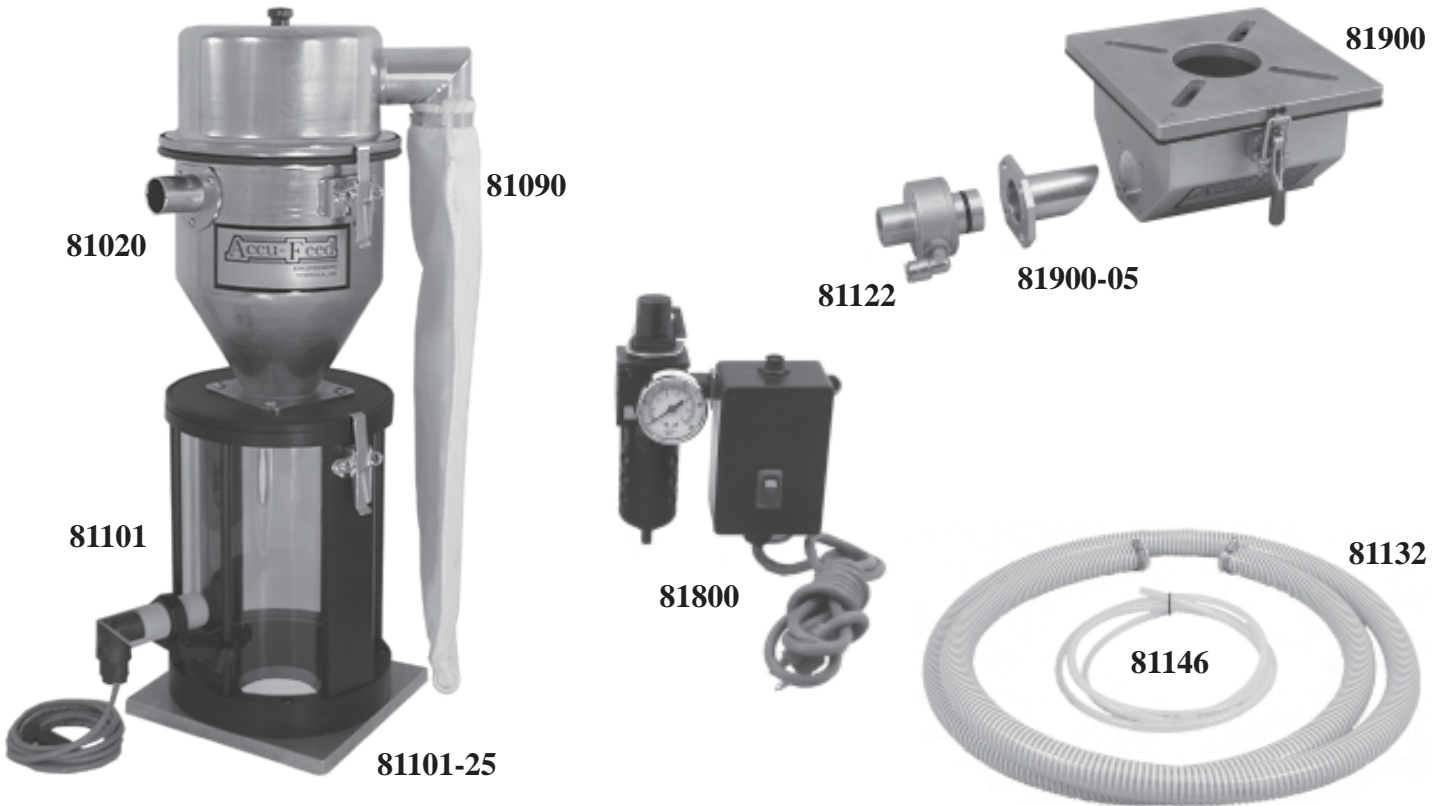

**80054-FB-8 SINGLE LOADER ASSEMBLY With 8" SIGHT GLASS,
1 1/4" ACCELERATOR & COLLECTOR BOX INCLUDES:**

- 81020 Hopper Assembly for 1 1/4" Hose
- 81090 Filter Bag Assembly
- 81101 8" Sight Glass w/Sensor
- 81101-25 8" x 8" Machine Mounting Plate (Other Sizes Available)
- 81122 1 1/4" Accelerator
- 81132 15 Feet of 1 1/4" Material Transfer Hose w/Clamps
- 81146 10 Feet of 3/8" Air Line Tubing
- 81800 Single Loader Standard Control
- 81900 Collector Box for 1 1/4" Accelerator
- 81900-05 Pickup Tube for 1 1/4" Accelerator
- Installation & Operational Manual

**81101-20
Optional Rare
Earth Magnet
Assembly**

NOTE: Order 80055-FB-8 for this assembly without 81800 control.

Accu-Feed

ENGINEERING

50 Newton Street - P.O. Box 404 - Norwalk, OH 44857-0404

Phone: 1-888-844-2228 Fax: 1-888-717-2228