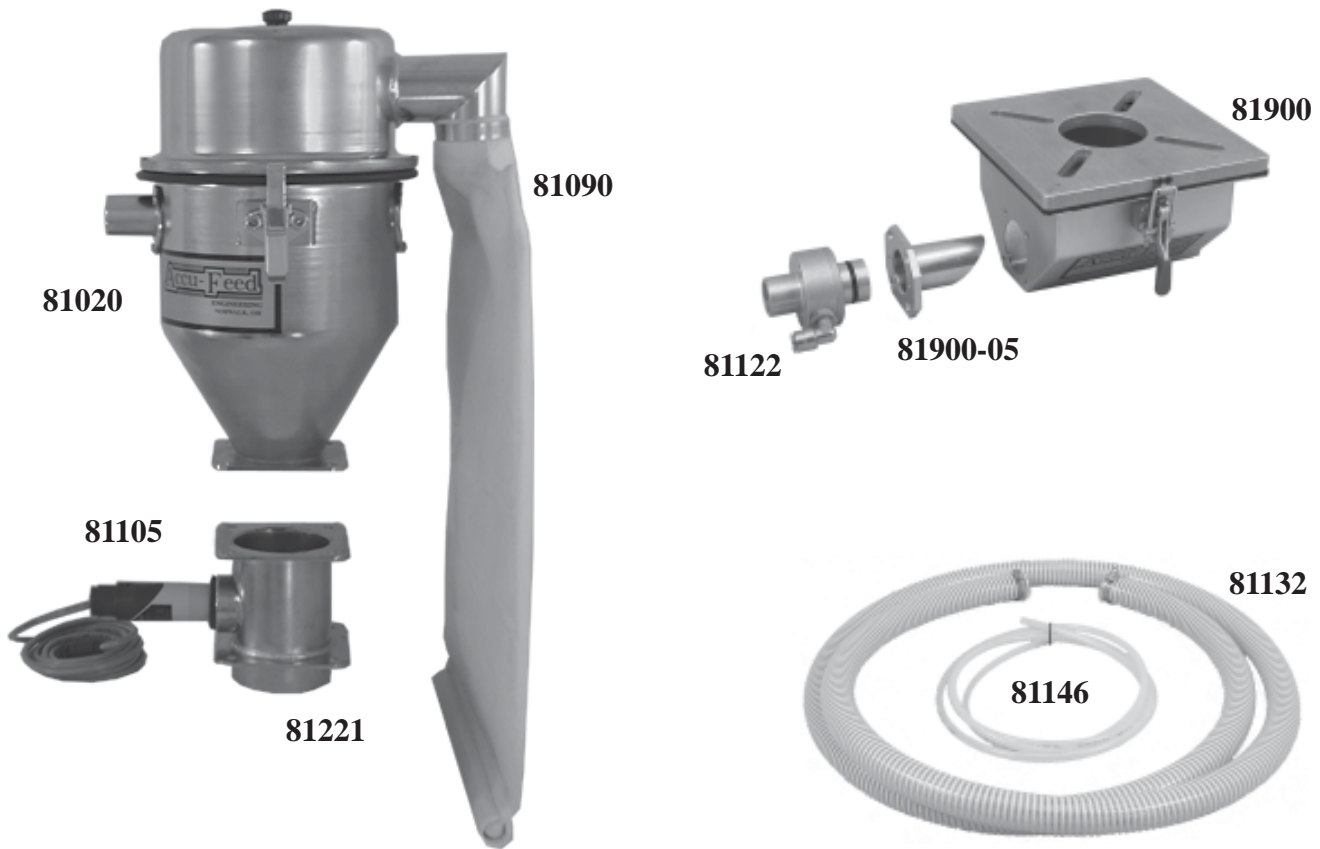

**80054-FB SINGLE HOPPER MOUNT ASSEMBLY
With 1 1/4" ACCELERATOR & COLLECTOR BOX INCLUDES:**

- 81020 Hopper Assembly for 1 1/4" Hose
- 81090 Filter Bag Assembly
- 81105 Sensor
- 81122 1 1/4" Accelerator
- 81132 15 Feet of 1 1/4" Material Transfer Hose w/Clamps
- 81146 10 Feet of 3/8" Air Line Tubing
- 81221 1" Tube w/Flange for Hopper Mounting (Other Sizes Available)
- 81800 Single Loader Standard Control
- 81900 Collector Box for 1 1/4" Accelerator
- 81900-05 Pickup Tube for 1 1/4" Accelerator
- Installation & Operational Manual

NOTE: Order 80055-FB for this assembly without 81800 control.

50 Newton Street - P.O. Box 404 - Norwalk, OH 44857-0404
 Phone: 1-888-844-2228 Fax: 1-888-717-2228
 Email: info@accu-feed.com Website: www.accu-feed.com