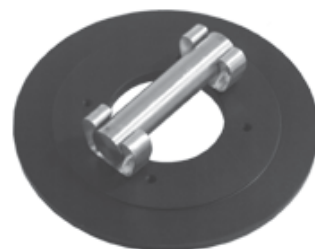

**80060-8 SINGLE LOADER ASSEMBLY With 8" SIGHT GLASS
& 1 1/2" WAND INCLUDES:**

- 81021 Hopper Assembly for 1 1/2" Hose
- 81101 8" Sight Glass w/Sensor
- 81101-25 8" x 8" Machine Mounting Plate (Other Sizes Available)
- 81121 1 1/2" Wand
- 81135 15 Feet of 1 1/2" Material Transfer Hose w/Clamps
- 81146 10 Feet of 3/8" Air Line Tubing
- 81800 Single Loader Standard Control
Installation & Operational Manual

**81101-20
Optional Rare
Earth Magnet
Assembly**

NOTE: Order 80061-8 for this assembly without 81800 control.

Accu-Feed
ENGINEERING

50 Newton Street - P.O. Box 404 - Norwalk, OH 44857-0404
Phone: 1-888-844-2228 Fax: 1-888-717-2228
Email: info@accu-feed.com Website: www.accu-feed.com