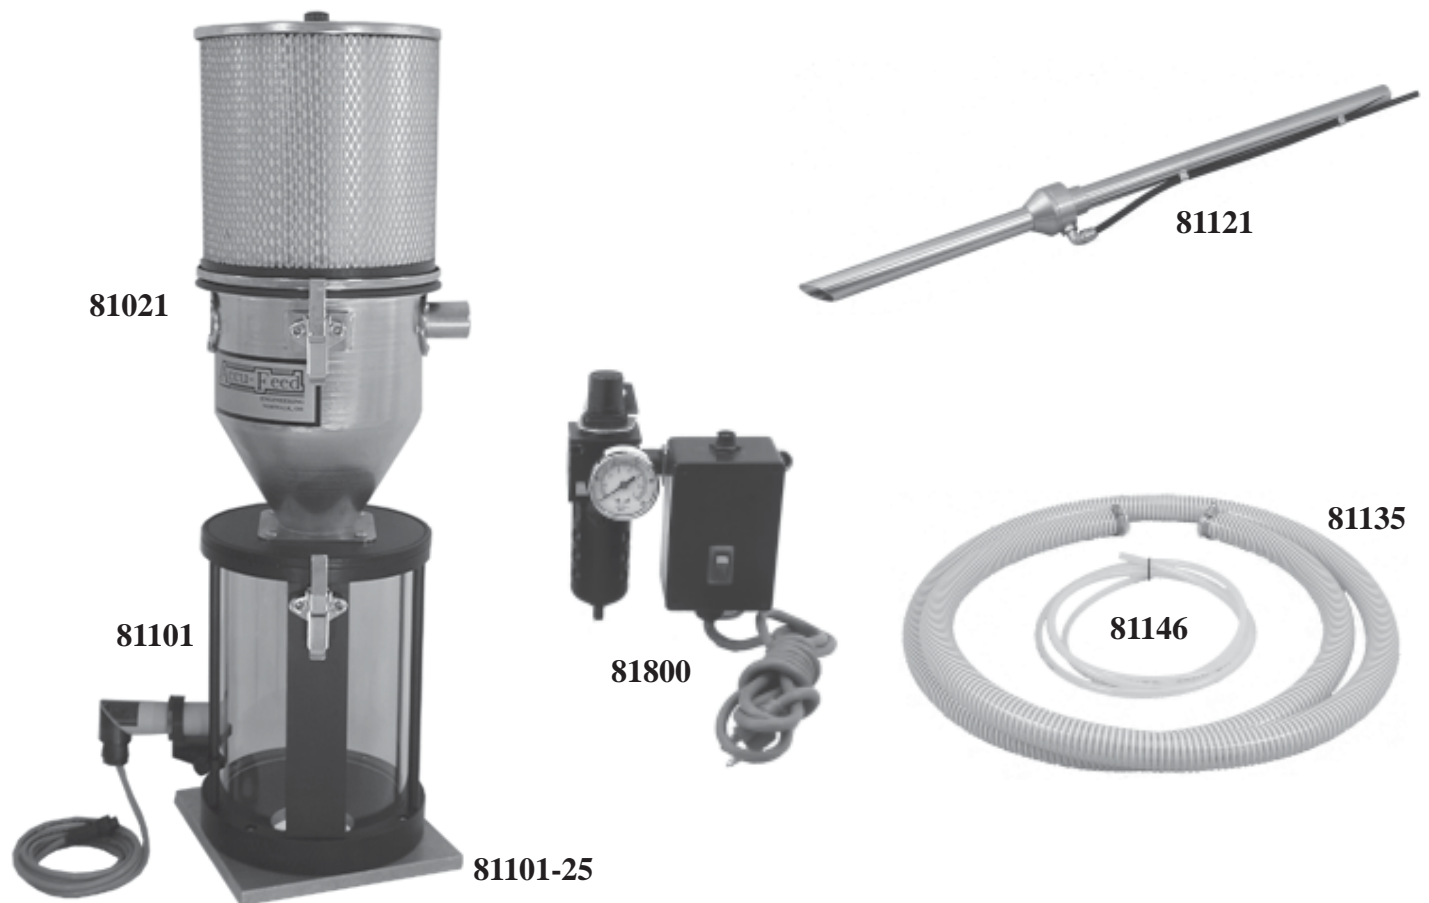

**80060-8 SINGLE LOADER ASSEMBLY With 8" SIGHT GLASS
& 1 1/2" WAND INCLUDES:**

- 81021 Hopper Assembly for 1 1/2" Hose
- 81101 8" Sight Glass w/Sensor
- 81101-25 8" x 8" Machine Mounting Plate (Other Sizes Available)
- 81121 1 1/2" Wand
- 81135 15 Feet of 1 1/2" Material Transfer Hose w/Clamps
- 81146 10 Feet of 3/8" Air Line Tubing
- 81800 Single Loader Standard Control
Installation & Operational Manual

**81101-20
Optional Rare
Earth Magnet
Assembly**

NOTE: Order 80061-8 for this assembly without 81800 control.

Accu-Feed
ENGINEERING

50 Newton Street - P.O. Box 404 - Norwalk, OH 44857-0404
Phone: 1-888-844-2228 Fax: 1-888-717-2228
Email: info@accu-feed.com Website: www.accu-feed.com