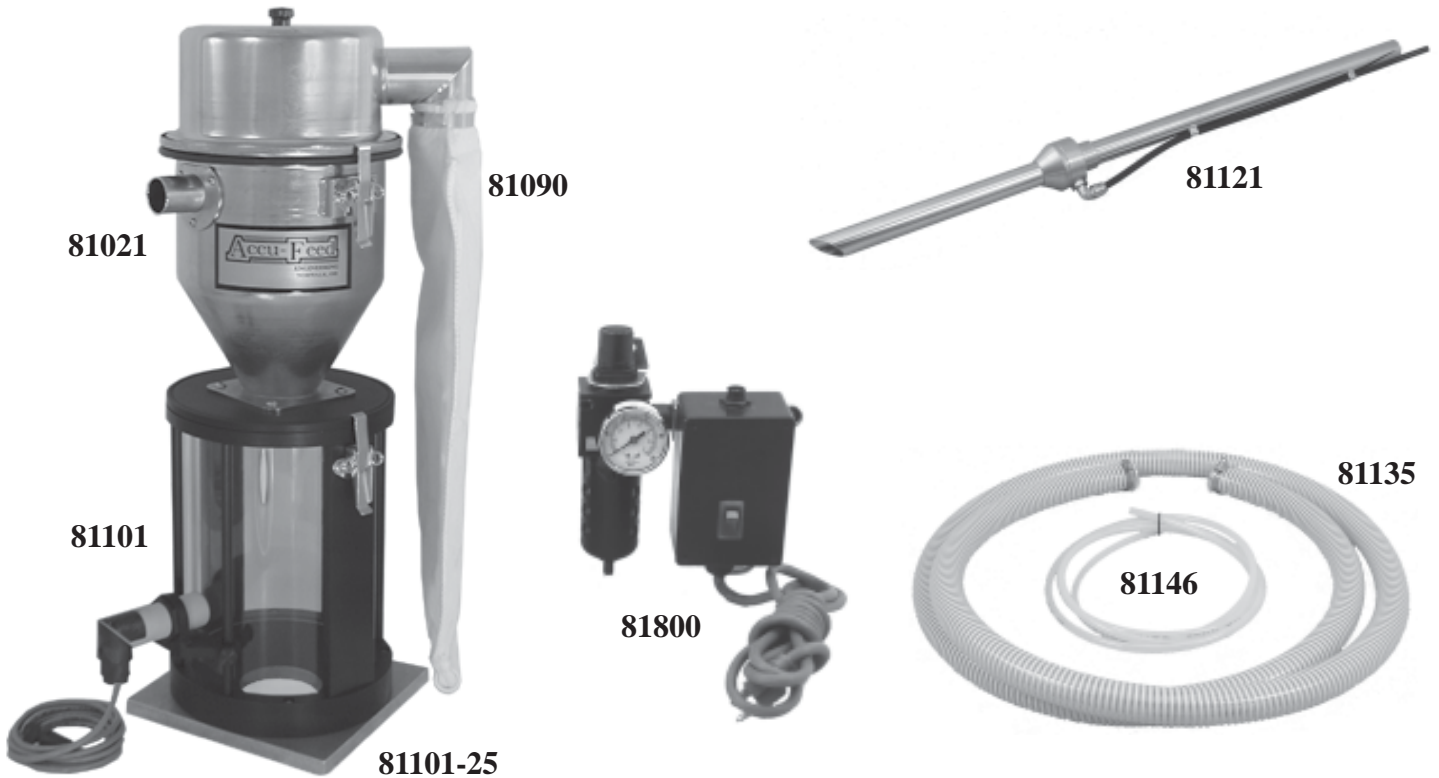

**80060-FB-8 SINGLE LOADER ASSEMBLY With 8" SIGHT GLASS
& 1 1/2" WAND INCLUDES:**

- 81021 Hopper Assembly for 1 1/2" Hose
- 81090 Filter Bag Assembly
- 81101 8" Sight Glass w/Sensor
- 81101-25 8" x 8" Machine Mounting Plate (Other Sizes Available)
- 81121 1 1/2" Wand
- 81135 15 Feet of 1 1/2" Material Transfer Hose w/Clamps
- 81146 10 Feet of 3/8" Air Line Tubing
- 81800 Single Loader Standard Control
Installation & Operational Manual

**81101-20
Optional Rare
Earth Magnet
Assembly**

NOTE: Order 80061-FB-8 for this assembly without 81800 control.

Accu-Feed
ENGINEERING

50 Newton Street - P.O. Box 404 - Norwalk, OH 44857-0404
Phone: 1-888-844-2228 Fax: 1-888-717-2228
Email: info@accu-feed.com Website: www.accu-feed.com