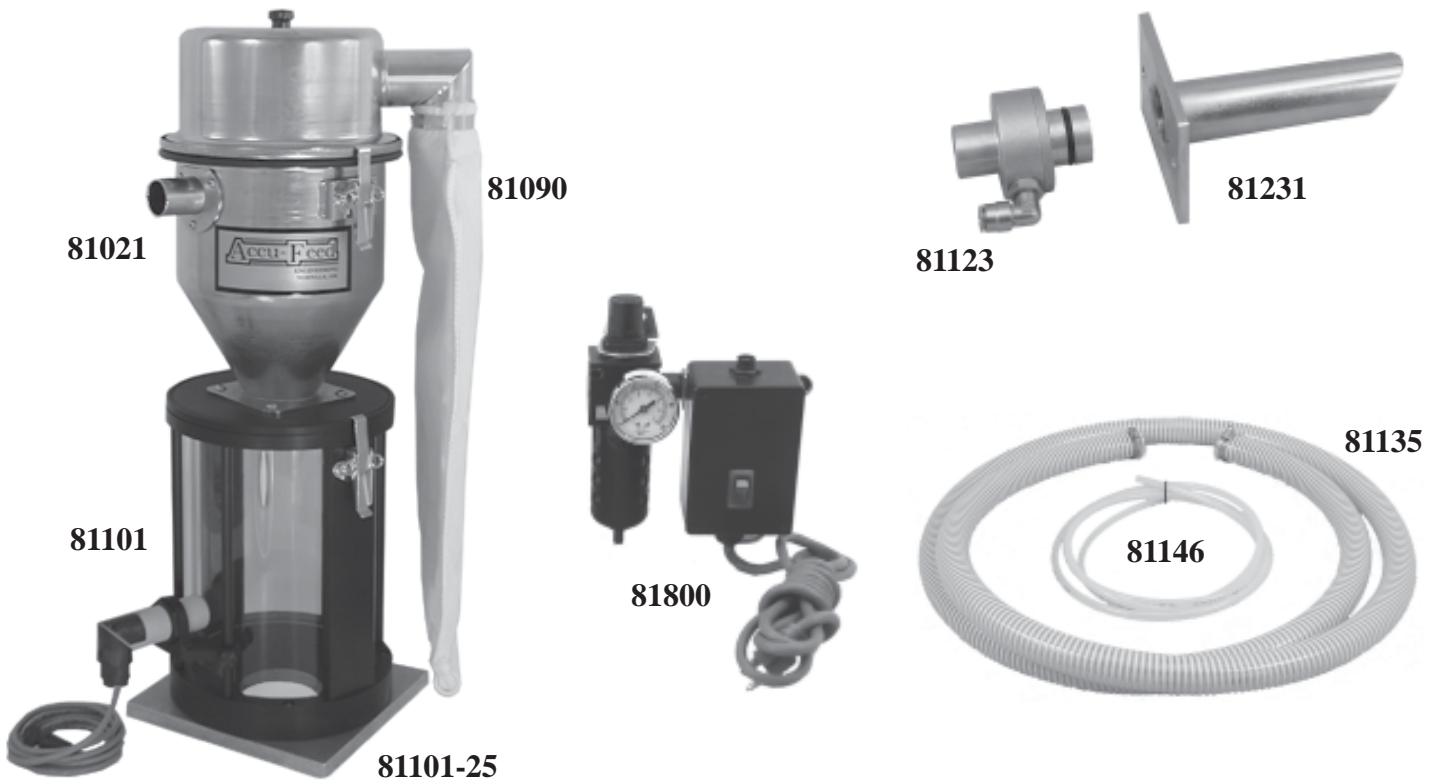

**80062-FB-8 SINGLE LOADER ASSEMBLY With 8" SIGHT GLASS,  
1 1/2" ACCELERATOR & GRINDER SPIKE INCLUDES:**

- 81021 Hopper Assembly for 1 1/2" Hose
- 81090 Filter Bag Assembly
- 81101 8" Sight Glass w/Sensor
- 81101-25 8" x 8" Machine Mounting Plate (Other Sizes Available)
- 81123 1 1/2" Accelerator
- 81135 15 Feet of 1 1/2" Material Transfer Hose w/Clamps
- 81146 10 Feet of 3/8" Air Line Tubing
- 81231 Grinder Spike for 1 1/2" Accelerator
- 81800 Single Loader Standard Control  
Installation & Operational Manual

**81101-20  
Optional Rare  
Earth Magnet  
Assembly**

**NOTE: Order 80063-FB-8 for this assembly without 81800 control.**

**Accu-Feed**

**ENGINEERING**

50 Newton Street - P.O. Box 404 - Norwalk, OH 44857-0404