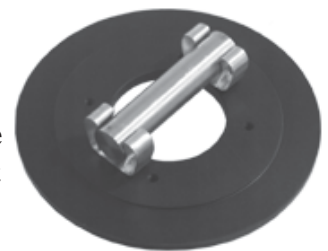

- 81021 Hopper Assembly for 1 1/2" Hose
- 81101 8" Sight Glass w/Sensor
- 81101-25 8" x 8" Machine Mounting Plate (Other Sizes Available)
- 81123 1 1/2" Accelerator
- 81135 15 Feet of 1 1/2" Material Transfer Hose w/Clamps
- 81146 10 Feet of 3/8" Air Line Tubing
- 81800 Single Loader Standard Control
- 81900-06 Pickup Tube for 1 1/2" Accelerator
- 81905 Collector Box for 1 1/2" Accelerator
- Installation & Operational Manual

**81101-20
Optional Rare
Earth Magnet
Assembly**