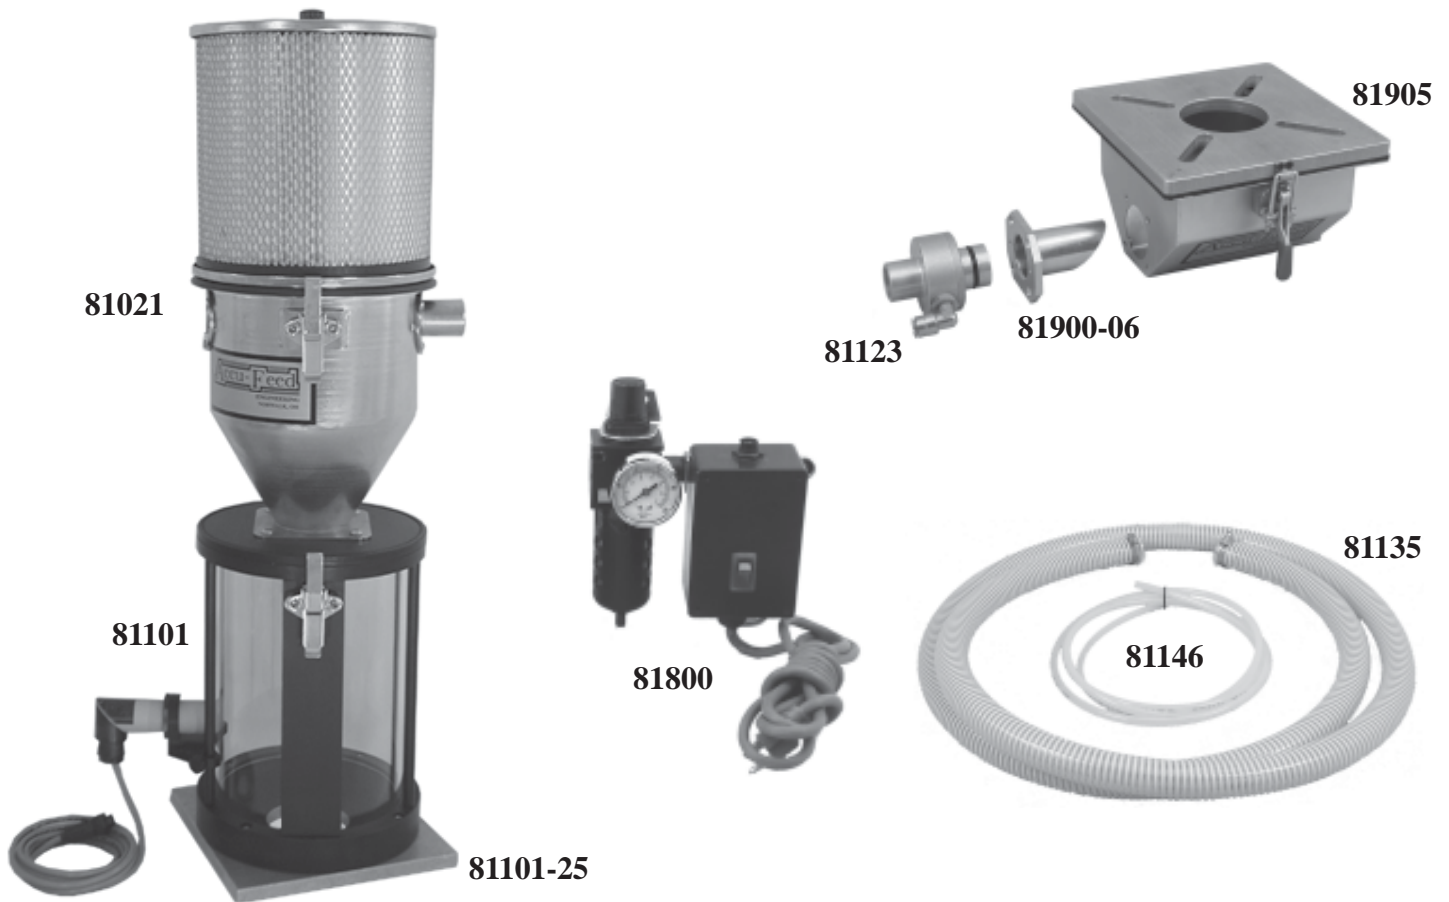

**80064-8 SINGLE LOADER ASSEMBLY With 8" SIGHT GLASS,  
1 1/2" ACCELERATOR & COLLECTOR BOX INCLUDES:**

- 81021 Hopper Assembly for 1 1/2" Hose
- 81101 8" Sight Glass w/Sensor
- 81101-25 8" x 8" Machine Mounting Plate (Other Sizes Available)
- 81123 1 1/2" Accelerator
- 81135 15 Feet of 1 1/2" Material Transfer Hose w/Clamps
- 81146 10 Feet of 3/8" Air Line Tubing
- 81800 Single Loader Standard Control
- 81900-06 Pickup Tube for 1 1/2" Accelerator
- 81905 Collector Box for 1 1/2" Accelerator
- Installation & Operational Manual

**81101-20  
Optional Rare  
Earth Magnet  
Assembly**

**NOTE: Order 80065-8 for this assembly without 81800 control.**

**Accu-Feed**  
**ENGINEERING**

50 Newton Street - P.O. Box 404 - Norwalk, OH 44857-0404  
Phone: 1-888-844-2228 Fax: 1-888-717-2228  
Email: [info@accu-feed.com](mailto:info@accu-feed.com) Website: [www.accu-feed.com](http://www.accu-feed.com)