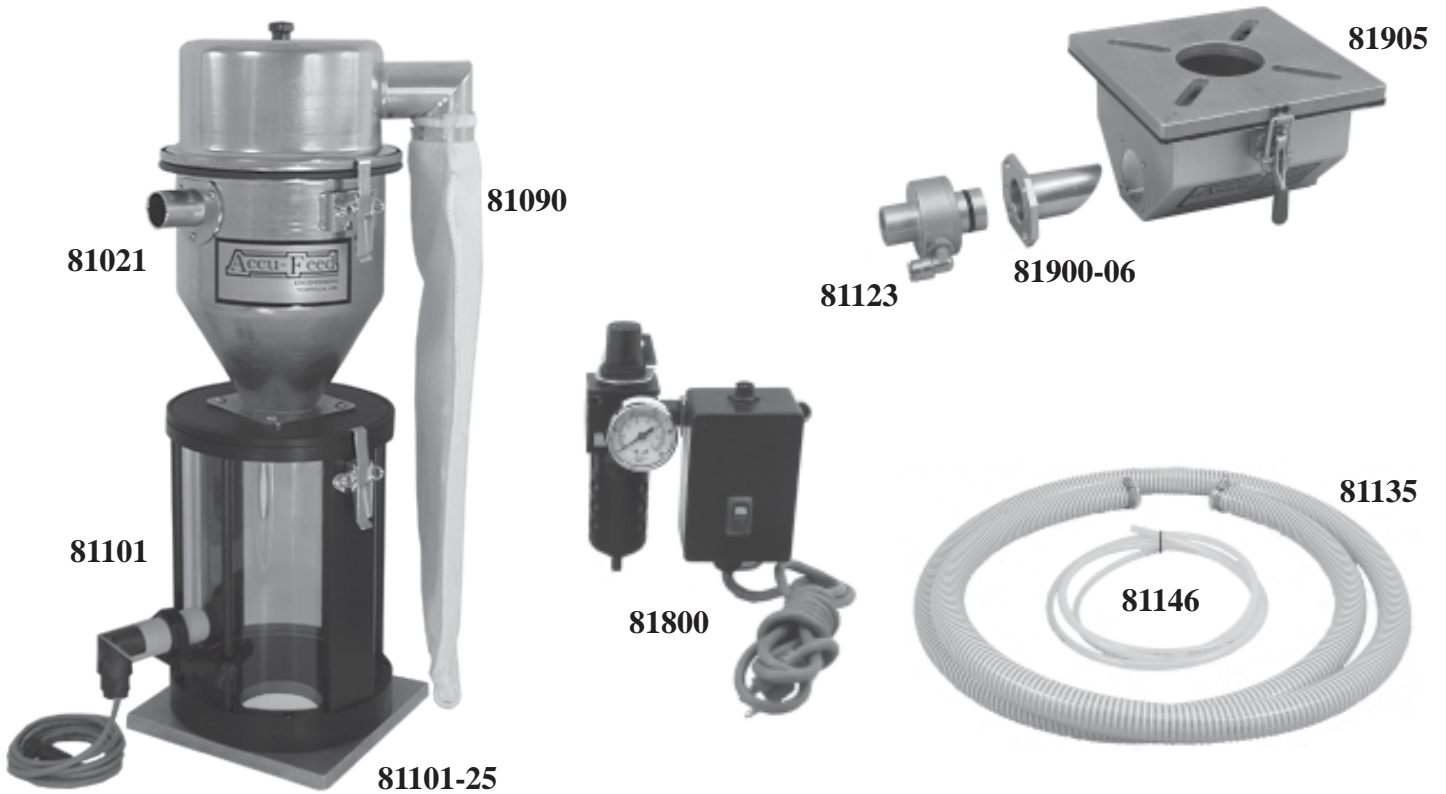

**80064-FB-8 SINGLE LOADER ASSEMBLY With 8" SIGHT GLASS,
1 1/2" ACCELERATOR & COLLECTOR BOX INCLUDES:**

- 81021 Hopper Assembly for 1 1/2" Hose
 - 81090 Filter Bag Assembly
 - 81101 8" Sight Glass w/Sensor
 - 81101-25 8" x 8" Machine Mounting Plate (Other Sizes Available)
 - 81123 1 1/2" Accelerator
 - 81135 15 Feet of 1 1/2" Material Transfer Hose w/Clamps
 - 81146 10 Feet of 3/8" Air Line Tubing
 - 81800 Single Loader Standard Control
 - 81900-06 Pickup Tube for 1 1/2" Accelerator
 - 81905 Collector Box for 1 1/2" Accelerator
- Installation & Operational Manual

**81101-20
Optional Rare
Earth Magnet
Assembly**

NOTE: Order 80065-FB-8 for this assembly without 81800 control.

Accu-Feed
ENGINEERING

50 Newton Street - P.O. Box 404 - Norwalk, OH 44857-0404
Phone: 1-888-844-2228 Fax: 1-888-717-2228
Email: info@accu-feed.com Website: www.accu-feed.com