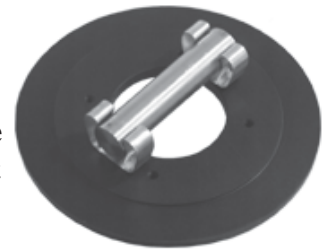

**80064-FB-8 SINGLE LOADER ASSEMBLY With 8" SIGHT GLASS,
1 1/2" ACCELERATOR & COLLECTOR BOX INCLUDES:**

- 81021 Hopper Assembly for 1 1/2" Hose
 - 81090 Filter Bag Assembly
 - 81101 8" Sight Glass w/Sensor
 - 81101-25 8" x 8" Machine Mounting Plate (Other Sizes Available)
 - 81123 1 1/2" Accelerator
 - 81135 15 Feet of 1 1/2" Material Transfer Hose w/Clamps
 - 81146 10 Feet of 3/8" Air Line Tubing
 - 81800 Single Loader Standard Control
 - 81900-06 Pickup Tube for 1 1/2" Accelerator
 - 81905 Collector Box for 1 1/2" Accelerator
- Installation & Operational Manual

**81101-20
Optional Rare
Earth Magnet
Assembly**

NOTE: Order 80065-FB-8 for this assembly without 81800 control.

Accu-Feed
ENGINEERING

50 Newton Street - P.O. Box 404 - Norwalk, OH 44857-0404
Phone: 1-888-844-2228 Fax: 1-888-717-2228
Email: info@accu-feed.com Website: www.accu-feed.com