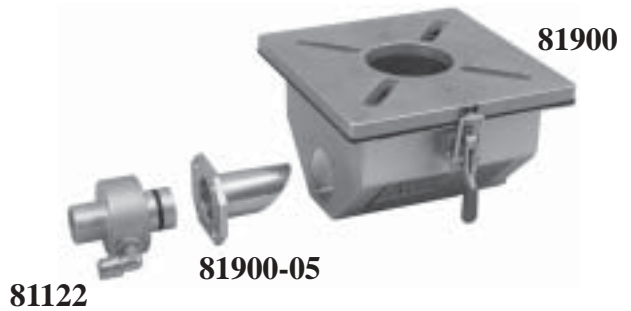

**83250 MINI-LOADER ASSEMBLY**  
**With 1 1/4" ACCELERATOR & COLLECTOR BOX INCLUDES:**

- 83000 Mini-Loader w/Sight Glass
  - 81105 Sensor
  - 81122 1 1/4" Accelerator
  - 81132 15 Feet of 1 1/4" Material Transfer Hose w/Clamps
  - 81146 10 Feet of 3/8" Air Line Tubing
  - 81800 Single Loader Standard Control
  - 81900 Collector Box for 1 1/4" Accelerator
  - 81900-05 Pickup Tube for 1 1/4" Accelerator
  - 83040 6" x 6" Machine Mounting Plate (Other Sizes Available)
- Installation & Operational Manual

**NOTE: Order 83251 for this assembly without 81800 control.**

50 Newton Street - P.O. Box 404 - Norwalk, OH 44857-0404  
 Phone: 1-888-844-2228 Fax: 1-888-717-2228  
 Email: [info@accu-feed.com](mailto:info@accu-feed.com) Website: [www.accu-feed.com](http://www.accu-feed.com)